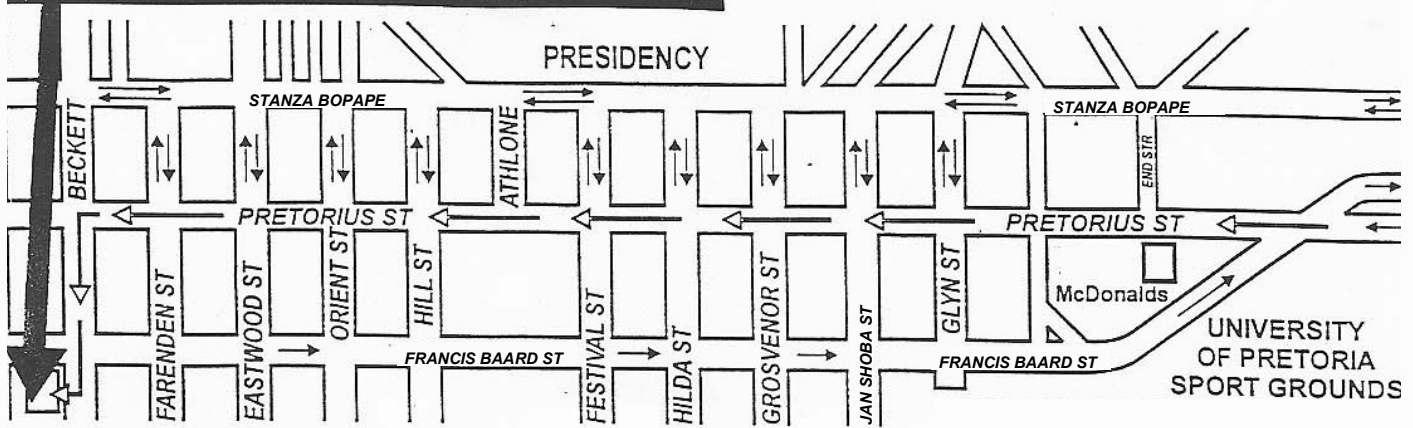

COURT CLASSIQUE SUITE HOTEL

COURT CLASSIQUE
SUITE HOTEL - PRETORIA
★★★★

T: +27-12-344 4420
F: +27-12-344 4419
E: reservations@courtclassique.co.za
W: courtclassique.co.za

743 Francis Baard Street, Arcadia

GPS:
Longitude: 28.13.182
Latitude: -25.44.52.08