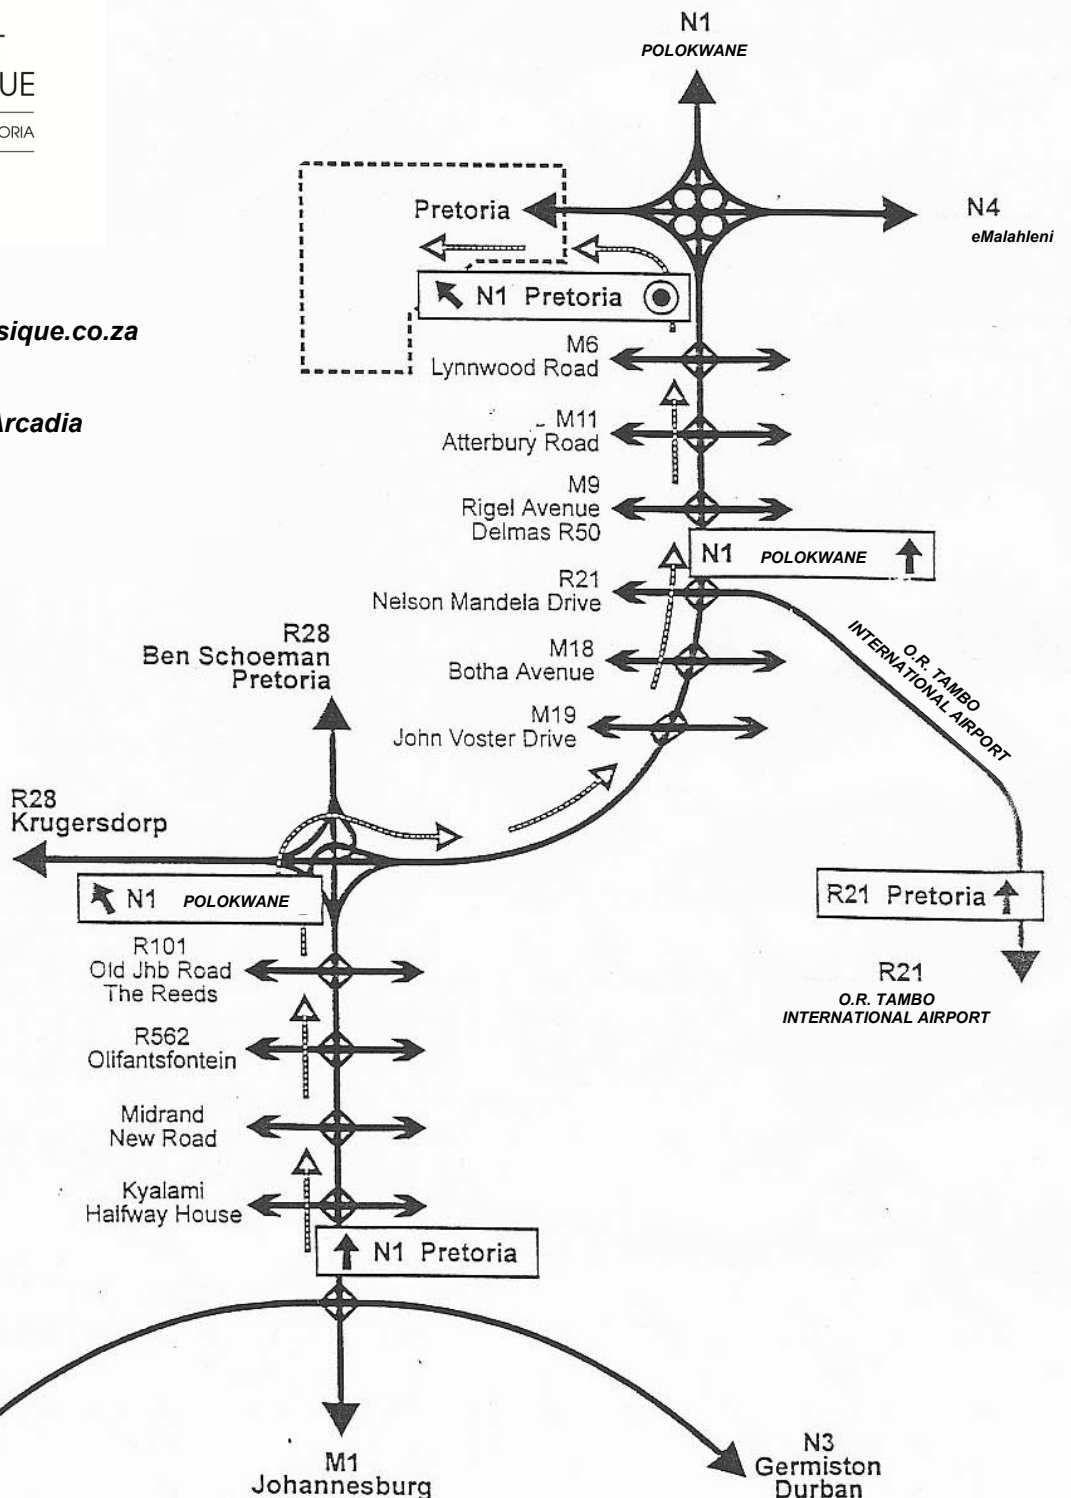

743 Francis Baard Street, Arcadia

GPS:  
Longitude: 28.13.182  
Latitude: -25.44.52.08

Find us on Face Book!

N1  
Roodepoort  
Kimberley

M1  
Johannesburg

N3  
Germiston  
Durban